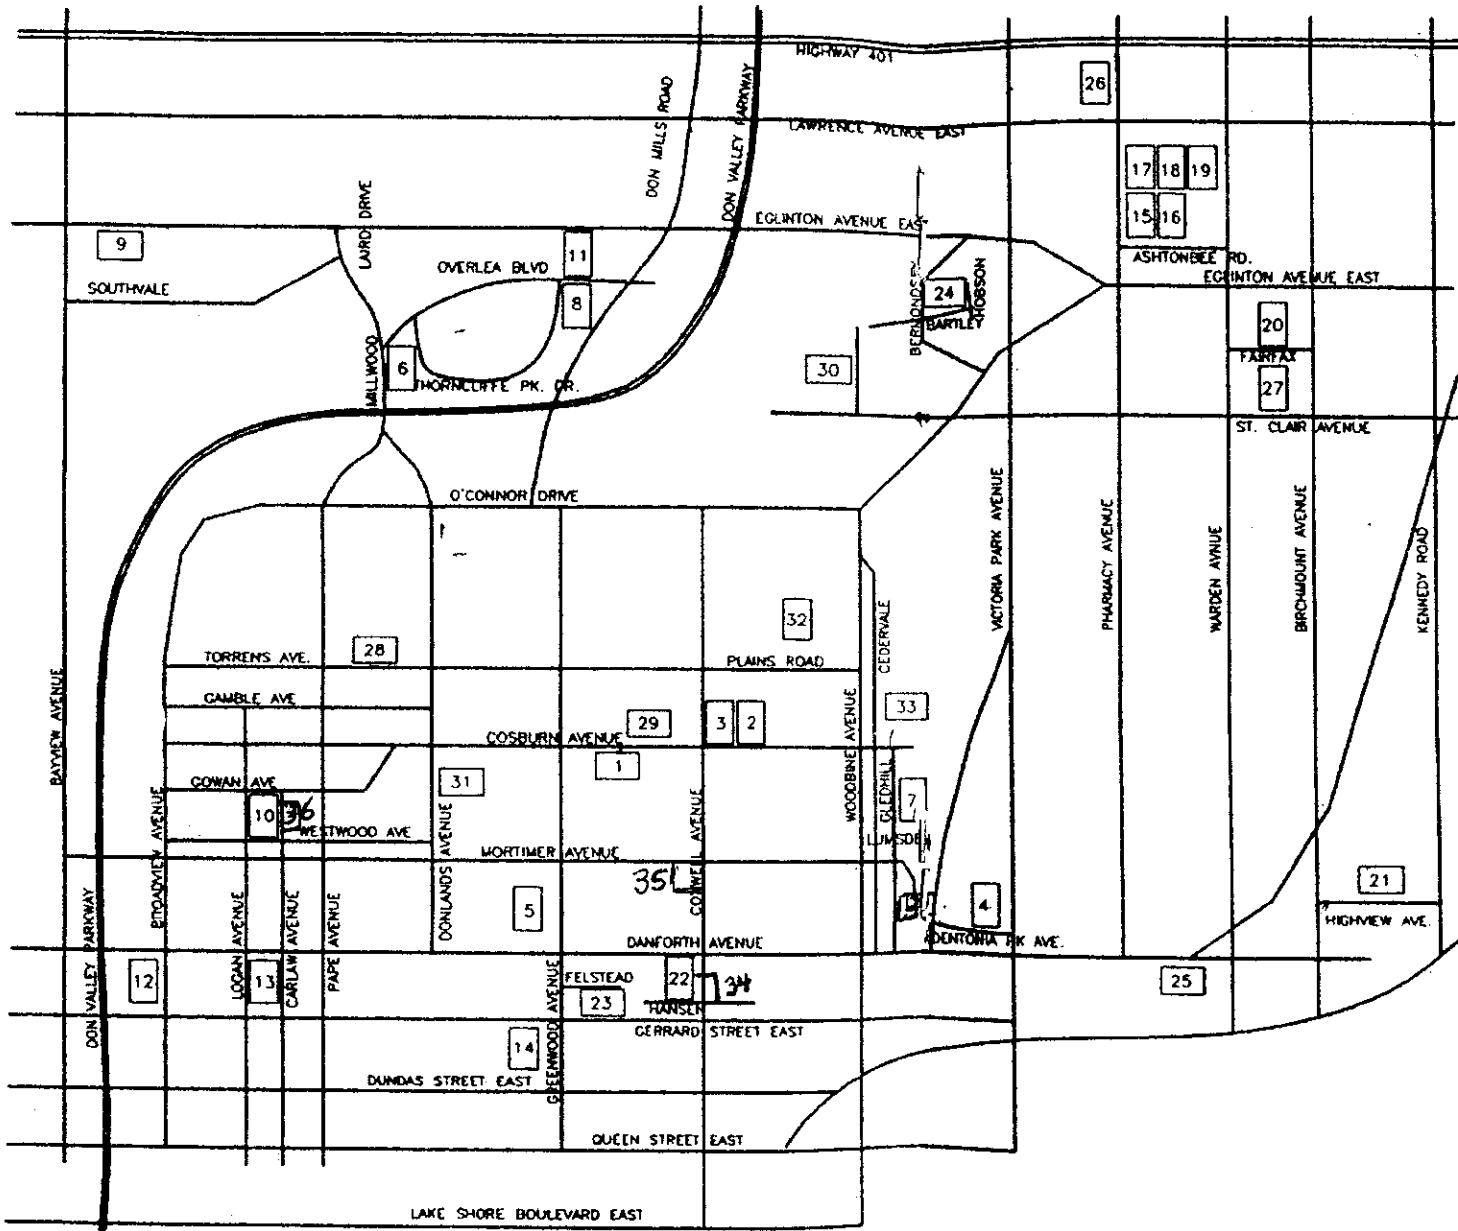

EAST YORK SOCCER CLUB

FIELDS - ALPHA ORDER	
24	ACADEMY FIELD
15	ASHTONBEE
32	CANADIAN MARTYRS
36	CHESTER
27	CLAIRLEA
29	COSBURN
7	D.A. MORRISON
5	DANFORTH CTI
4	DENTONIA PARK
1	DIEPPE PARK
2	EAST YORK CI-EAST
3	EAST YORK CI-WEST
22	FELSTED PARK
14	GREENWOOD PARK
31	HOLY CROSS
8	MARC GARNEAU
34	MONARCH PARK SS
25	OAKRIDGE PARK
33	PARKSIDE
30	PRESTEIGN
35	RH MCGREGOR
12	RIVERDALE PARK
20	SATEC/PORTER
37	SECORD
23	ST. PATRICK H.S.
11	VALLEY PK JR HIGH
10	WESTWOOD JR HIGH
26	WEXFORD C.I.
13	WITHROW PARK
28	WM. BURGESS